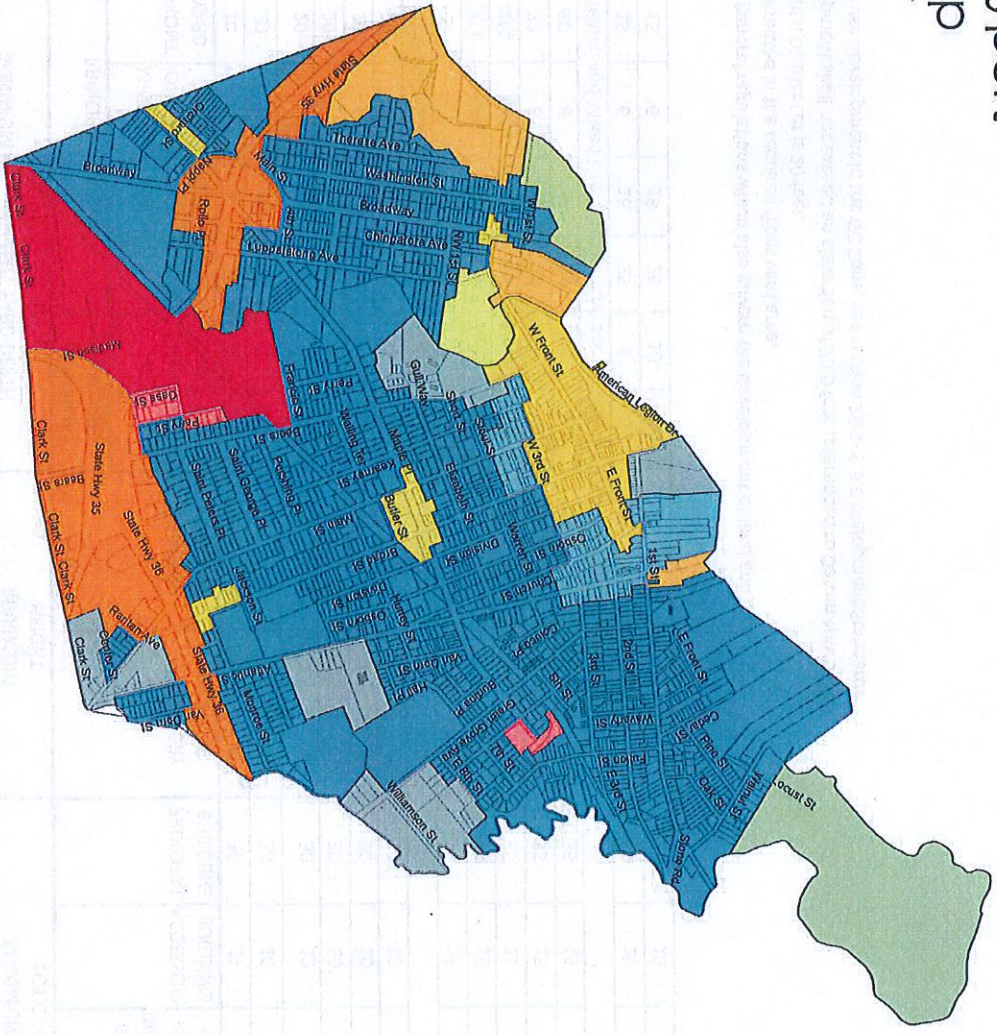

Borough of Keypoint Zoning Map

Revisions per Master Plan March 2017
 DRAFT - Issued October 25, 2017
 Last Revised February 22, 2018

Legend

- Zoning Districts**
- RA
 - RB
 - RC
 - A-M RDV
 - B-P RDV
 - L-B RDV
 - NC
 - GC
 - GMC
 - HC
 - LI
 - I